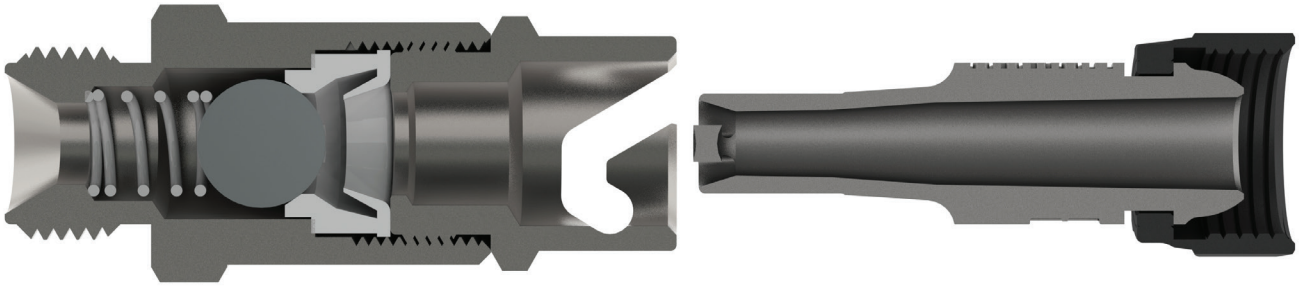

## Quick Disconnect System

### BENEFITS & FEATURES

- New Redesign Compatible with all Hosco SSQD products
- 46% better flow than old design
- 174% better flow than competitor QD technology
- Embedded Hosco logo for easy identifications

### SS-STEM-6-316

QD Stem x 3/8" NPS female

### SS-STEM-6B-316

QD Stem x 3/8" BSP female