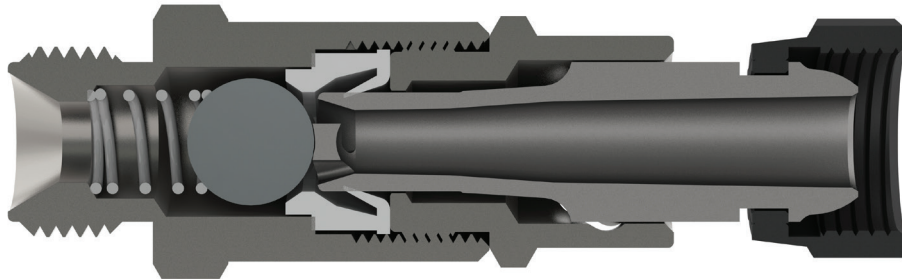

### BENEFITS & FEATURES

- New Redesign Compatible with all Hosco SSQD products
- 46% better flow than old design
- 174% better flow than competitor QD technology
- Embedded Hosco logo for easy identifications

## CROSS SECTION

### SS-STEM-6-316

QD Stem x 3/8" NPS female

### SS-STEM-6B-316

QD Stem x 3/8" BSP female