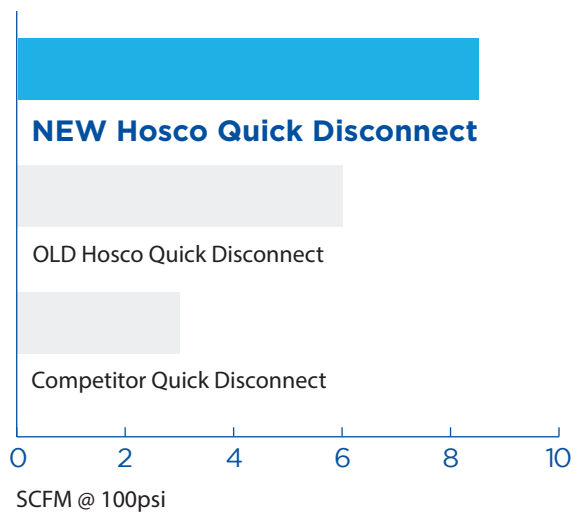

### BENEFITS & FEATURES

- New Redesign Compatible with all Hosco SSQD products
- 46% better flow than old design
- 174% better flow than competitor QD technology
- Embedded Hosco logo for easy identifications